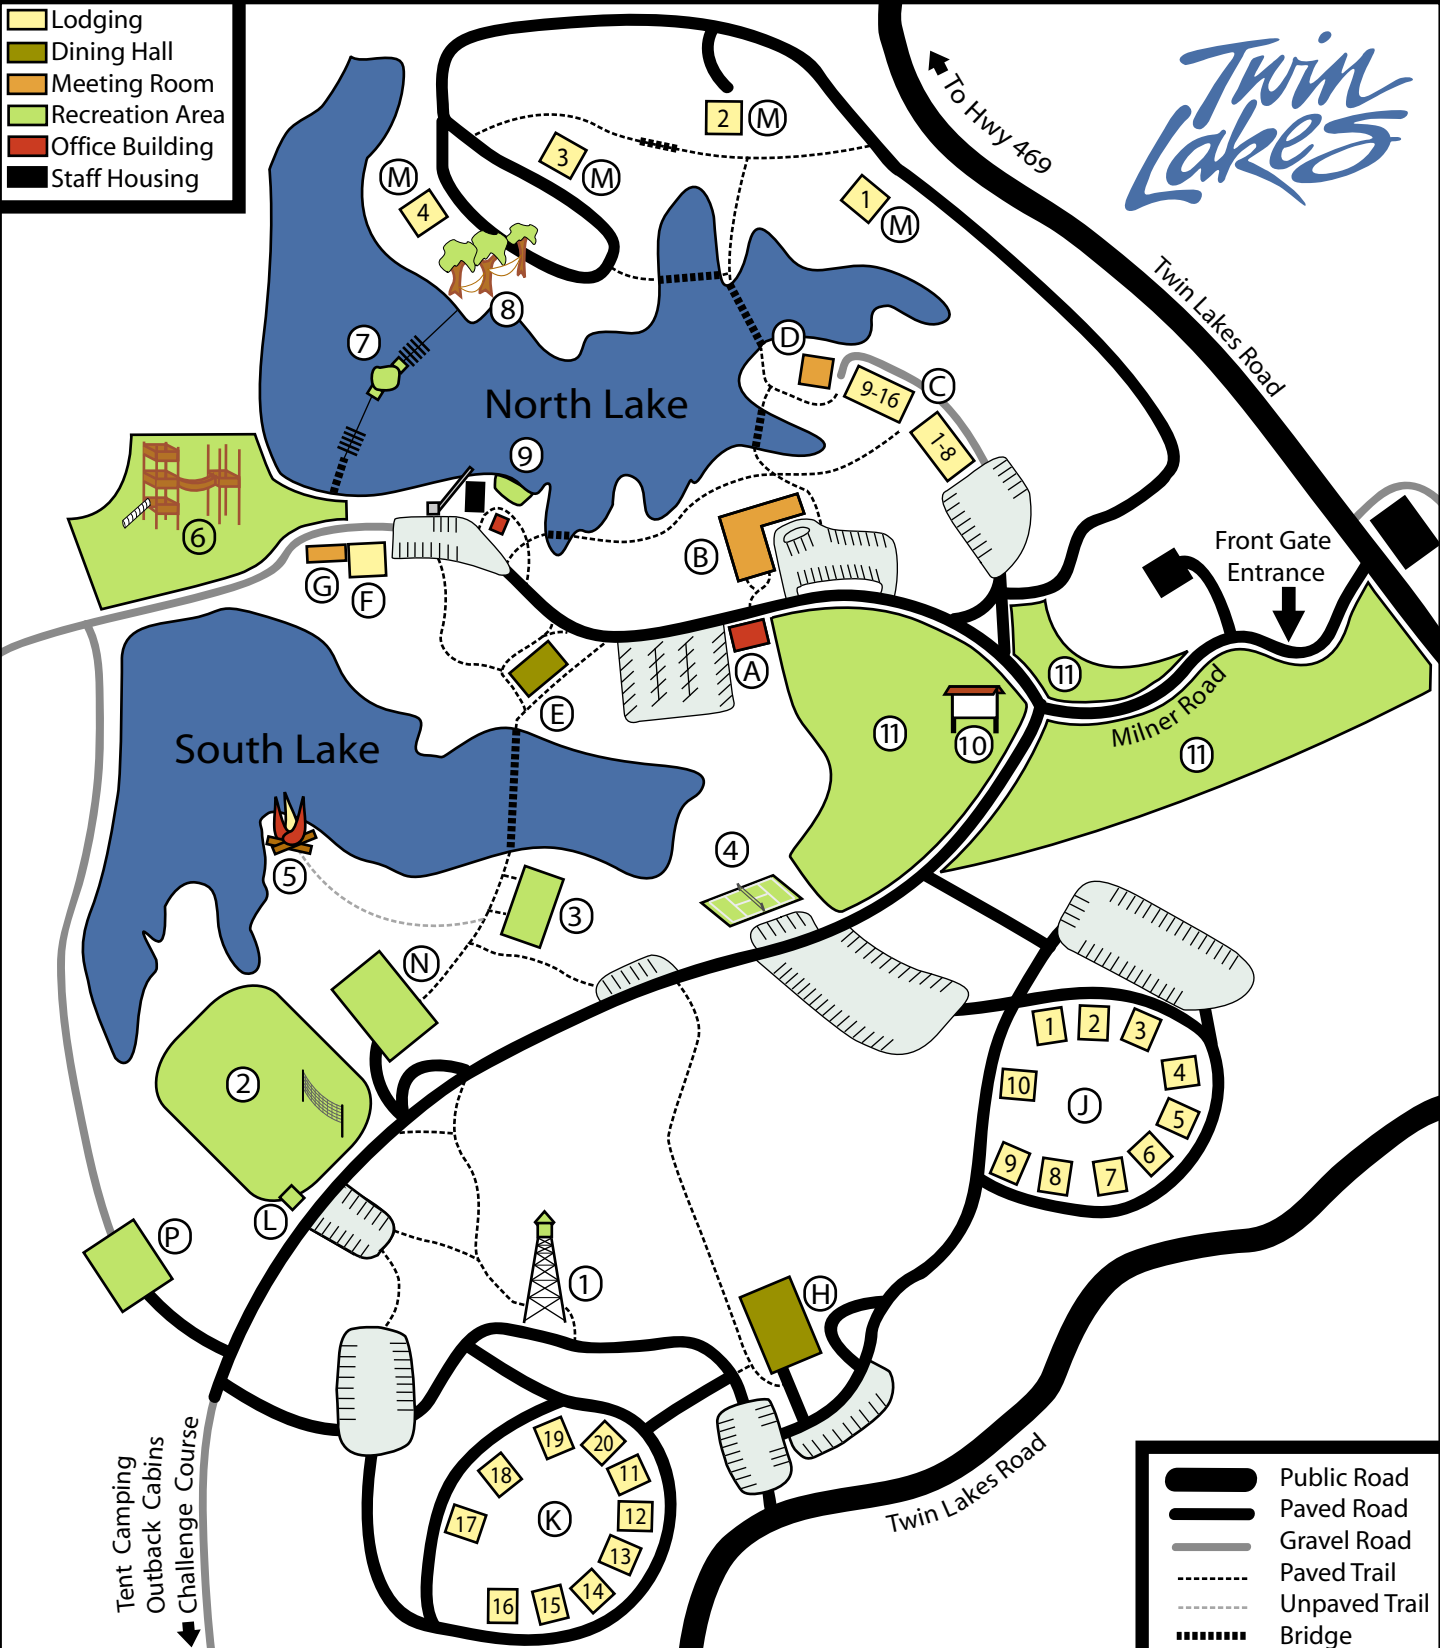

- Lodging
- Dining Hall
- Meeting Room
- Recreation Area
- Office Building
- Staff Housing

Twin  
Lakes

- Public Road
- Paved Road
- Gravel Road
- Paved Trail
- Unpaved Trail
- Bridge

**MAP LEGEND**

- |  |   |   |   |
|--|---|---|---|
| <ul style="list-style-type: none"> <li>A Main Office</li> <li>B Lakeside Assembly Hall</li> <li>C Lakeside Cabins</li> <li>D Lakeside Conference Room</li> <li>E Lakeside Dining Hall</li> <li>F Milner Lodge</li> </ul> | <ul style="list-style-type: none"> <li>G Lodge Conference Room</li> <li>H Woodside Dining Hall</li> <li>J Woodside Cabins 1-10</li> <li>K Woodside Cabins 11-20</li> <li>M Northshore Lodges</li> <li>N Pavilion</li> <li>P Barn</li> </ul> | <ul style="list-style-type: none"> <li>1 Firetower</li> <li>2 Activity Field</li> <li>3 Pool</li> <li>4 Tennis Courts</li> <li>5 Bonfire Site</li> <li>6 Treehouse Area</li> <li>7 Rafts</li> <li>8 Hammock Land</li> </ul> | <ul style="list-style-type: none"> <li>9 Waterfront &amp; Canoes</li> <li>10 Welcome Sign</li> <li>11 Disc Golf Course</li> </ul> |
|--|---|---|---|

**Twin Lakes**  
 155 Milner Road  
 Florence, MS 39073  
 601.845.6858  
[www.twinlakescamp.org](http://www.twinlakescamp.org)